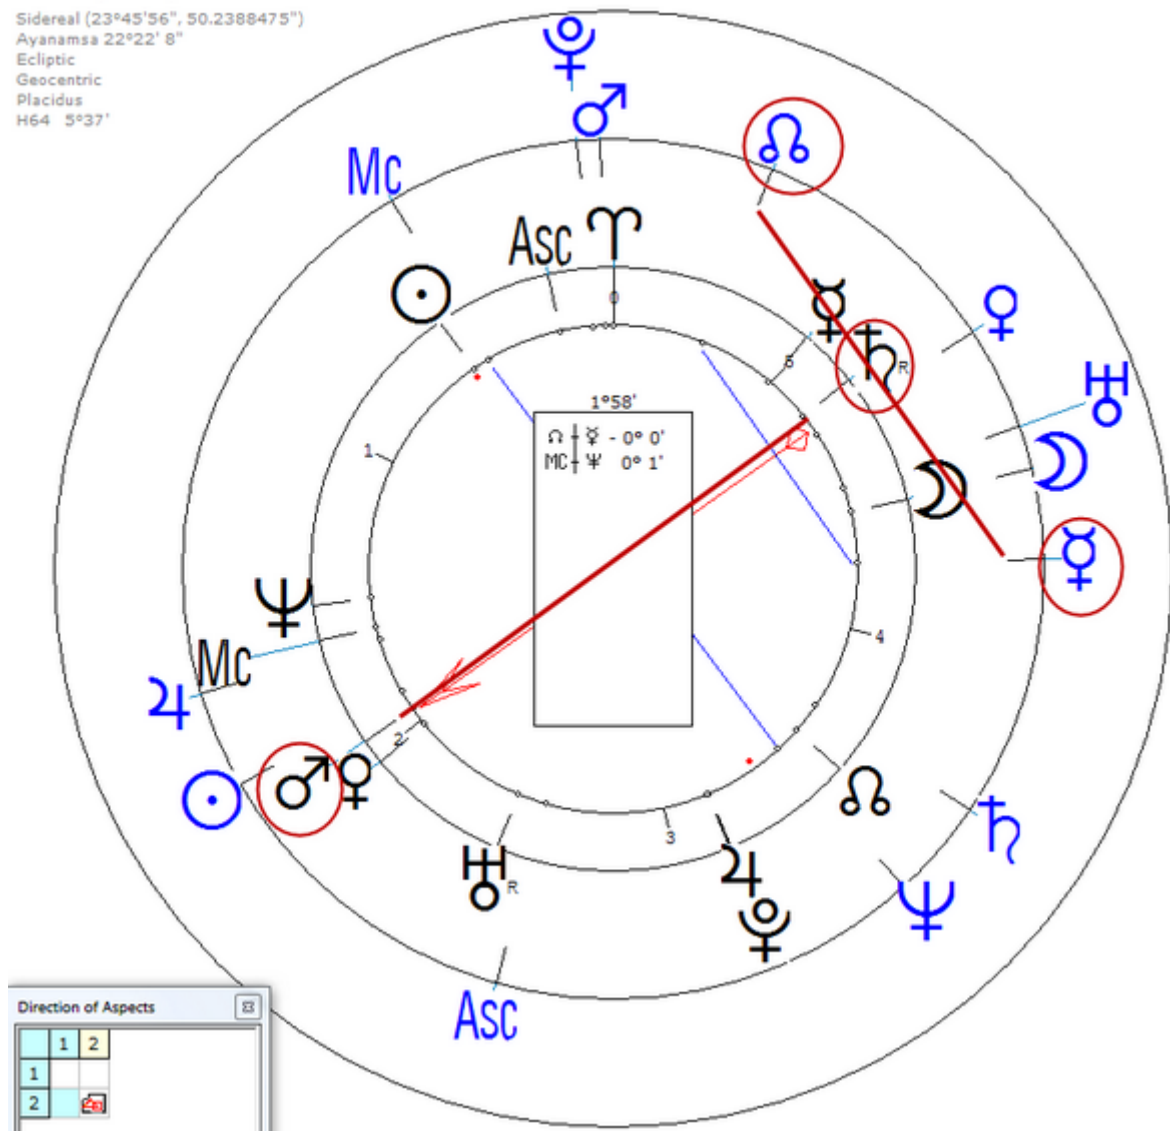

Hemingway, Ernest

21 July 1899 at 08:00 (= 08:00 AM)Oak Park, Illinois, 41n53, 87w47
American writer, novelist and adventurer who was awarded the Pulitzer Prize in 1953 for "The Old Man and the Sea" and in 1954, the Nobel Prize for Literature.

<https://www.astro.com/astro-databank/Hemingway,_Ernest>

Death by Suicide 2 July 1961 at 07:05 AM in Ketchum (Shot himself, age 61)

Progressed Lunar Return (Harmonic 64)

Lunar ♀/♋ = ♂_n/♄_n

Hemingway, Ernest
21 July 1899 Fri 8:00 (GMT-6) 41°53'06"N 87°47'04"W
Oak Park, Illinois, USA
Sidereal (23°45'56", 50.2388475")
Ayanamsa 22°22' 8"
Ecliptic
Geocentric
Placidus
H64 5°37'